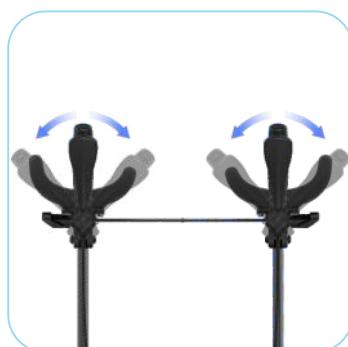

REHASENSE

SERVER XC-W

OUTDOOR ARTHRITIS ROLLATOR

The **Server XC-W** has the Server XC frame base with the triangle profile which enable a rigid frame and responsive steering. The fore arm supports provide more weight bearing possibilities for the driver who needs more support during walking.

more than mobility

SERVER XC-W

OUTDOOR ARTHRITIS ROLLATOR

REHASENSE

With the wide Server XC base frame the rollator is tested and approved for outdoor use.

It is one of the few Walkers that is folding and can go into a car easily, for transport. With all aluminium construction it is one of the lightest rollators on the market but still supports up to 200 kg user weight. As a side folding design it offers a better walking posture for the user.

The locking carry handle makes sure it stays firmly when folded thus making it easy to transport and store.

Height adjustable forearm supports. Handle with brake lever integrated in the forearm supports adjustable in length.

Stays firmly closed with the lock and is easy to open with the push button.

Easy-to-remove carrying bag with special designed easy-to-go clips.

With a practical small net bag to put between the hand grips for carrying small items.